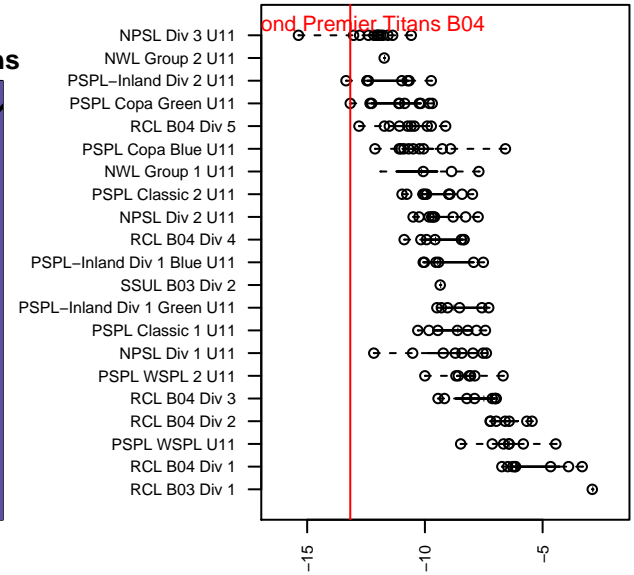

Edmond Premier Titans B04

Edmond Premier Soccer Academy
Edmonds, WA
B04 total strength=-68
attack=0.07 defense=0.04
fall league = PSPL Copa Green U11

alt names used:
Edmond Premier Soccer Academy TITANS U11
Edmond Premier Soccer Academy

Venues played:
2015 Summer Slam U11
2015 PSPL Copa Green U11

Edmond Premier Titans B04
Dots are actual minus expected GF (blue circles) and GA (red triangles).
Blue line is smoothed change in attack strength. Red is smoothed change in defense strength.

**attack and defense variance (black dot)
relative to other teams
and top 10 in region**

**attack and defense rating
relative to others at age
and all opponents in last 13 months**

Performance relative to 13 month average